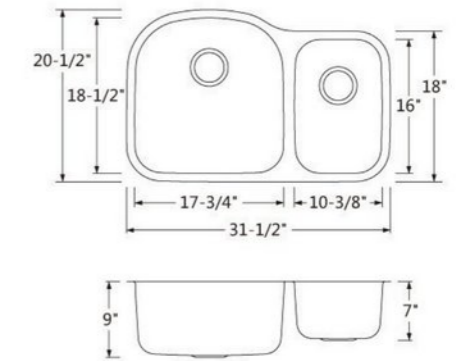

Model No: **2718**

Model No: **3018**

Model No: **3118**

DOUBLE BOWL SINKS

Model No: **502**

DOUBLE BOWL SINKS

Model No: **3121L**
(Reverse available)

Model No: **503L**
(Reverse available)

Model No: **1611**

Model No: **1813**

ART SINKS

Model No. : **A420**
Size : 440x440x145mm

Model No. : **A422**
Size : 500x400x135mm

Model No. : **A423**
Size : 385x385x140mm

Model No. : **A426**
Size : 455x320x135mm

Model No. : **A478**
Size : 630x360x140mm

Model No. : **A524A** Size : 405x405x130mm
Model No. : **A524B** Size : 360x360x125mm

Model No. : **A526**
Size : 560x355x120mm

Model No. : **A540**
Size : 560x330x190mm

Model No. : **A541**
Size : 510x390x160mm

Model No. : **YG166**
Size : 585x460x165mm

GLASS VESSELS

Model No. : **1238**

Model No. : **1312**

Model No. : **1405**

Model No. : **C01**

Model No. : **C05**