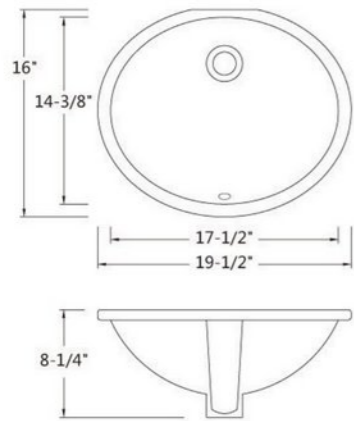

Model No: **1613**