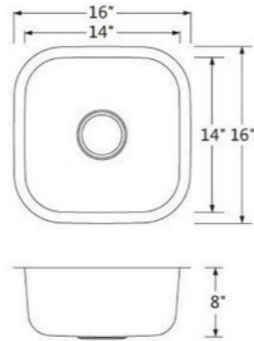

Model No: **1513**