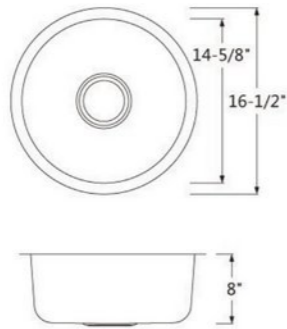

Model No: **1616**