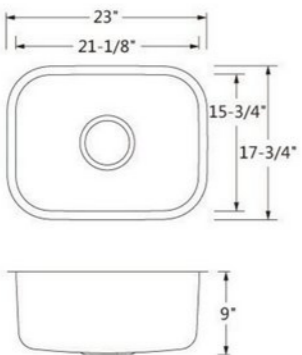

BAR SINKS

Model No: **160**

Model No: **1616**

Model No: **1513**

Model No: **1815**

SINGLE BOWL SINKS

Model No: **2318**

Model No: **2421**

Model No: **1611**

Model No: **1813**

ART SINKS

Model No. : **A420**
Size : 440x440x145mm

Model No. : **A422**
Size : 500x400x135mm

Model No. : **A423**
Size : 385x385x140mm

Model No. : **A426**
Size : 455x320x135mm

Model No. : **A478**
Size : 630x360x140mm

Model No. : **A524A** Size : 405x405x130mm
Model No. : **A524B** Size : 360x360x125mm

Model No. : **A526**
Size : 560x355x120mm

Model No. : **A540**
Size : 560x330x190mm

Model No. : **A541**
Size : 510x390x160mm

Model No. : **YG166**
Size : 585x460x165mm

GLASS VESSELS

Model No. : **1238**

Model No. : **1312**

Model No. : **1405**

Model No. : **C01**

Model No. : **C05**