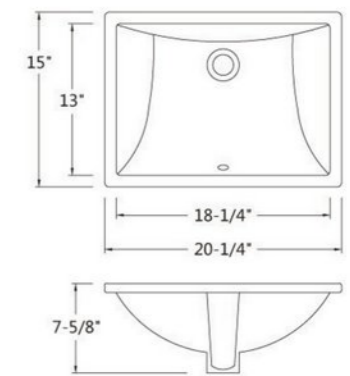

Model No: **1611**

Model No: **1813**

ART SINKS

Model No. : **A420**
Size : 440x440x145mm

Model No. : **A422**
Size : 500x400x135mm

Model No. : **A423**
Size : 385x385x140mm

Model No. : **A426**
Size : 455x320x135mm

Model No. : **A478**
Size : 630x360x140mm

Model No. : **A524A** Size : 405x405x130mm
Model No. : **A524B** Size : 360x360x125mm

Model No. : **A526**
Size : 560x355x120mm

Model No. : **A540**
Size : 560x330x190mm

Model No. : **A541**
Size : 510x390x160mm

Model No. : **YG166**
Size : 585x460x165mm

GLASS VESSELS

Model No. : **1238**

Model No. : **1312**

Model No. : **1405**

Model No. : **C01**

Model No. : **C05**