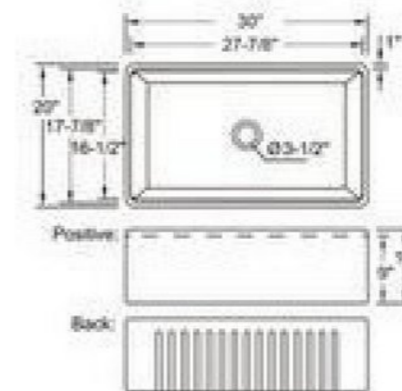

Model No. : P3320-Ledge