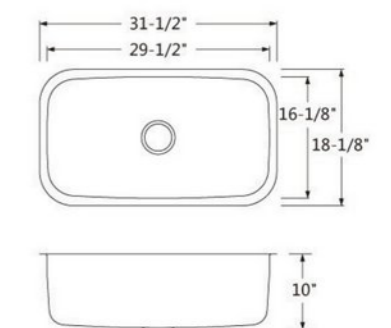

BAR SINKS

SINGLE BOWL SINKS

SINGLE BOWL SINKS

SINK FEATURES:

- 304Ss 18/8 chromium/nickel heavy duty stainless steel
- Sprayed sound proof coating with additional sound proof pad
- Durable one-piece construction with brushed satin finish
- Limited lifetime warranty