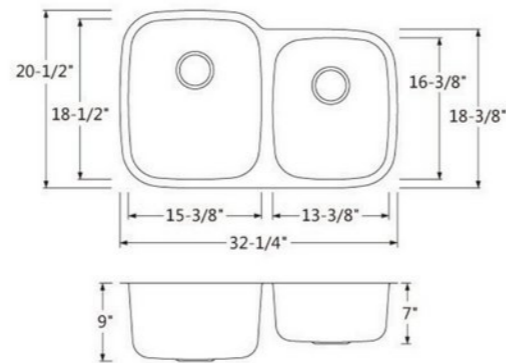

Model No: **2718**

Model No: **3018**

Model No: **3118**

DOUBLE BOWL SINKS

Model No: **502**

DOUBLE BOWL SINKS

Model No: **3121L**
(Reverse available)

Model No: **503L**
(Reverse available)

Model No: **1611**

Model No: **1813**

ART SINKS

Model No. : **A420**
Size : 440x440x145mm

Model No. : **A422**
Size : 500x400x135mm

Model No. : **A423**
Size : 385x385x140mm

Model No. : **A426**
Size : 455x320x135mm

Model No. : **A478**
Size : 630x360x140mm

Model No. : **A524A** Size : 405x405x130mm
Model No. : **A524B** Size : 360x360x125mm

Model No. : **A526**
Size : 560x355x120mm

Model No. : **A540**
Size : 560x330x190mm

Model No. : **A541**
Size : 510x390x160mm

Model No. : **YG166**
Size : 585x460x165mm

GLASS VESSELS

Model No. : **1238**

Model No. : **1312**

Model No. : **1405**

Model No. : **C01**

Model No. : **C05**