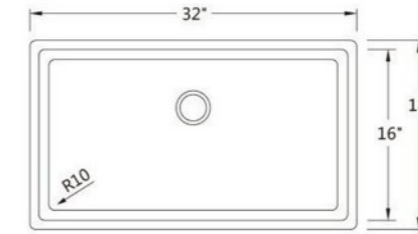

Model No: **813D**
(Black, Coffee, White)