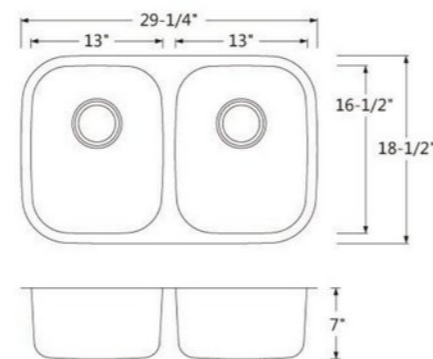

Model No: **J3221**