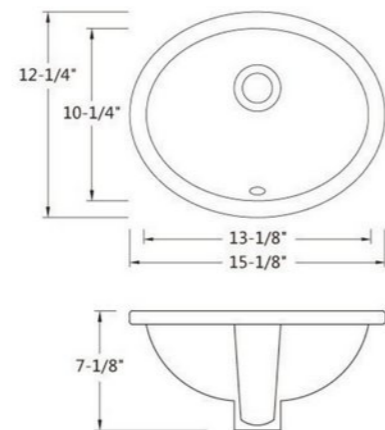

VANITY SINKS

Available in white and biscuit color

Available in white and biscuit color

VANITY SINKS