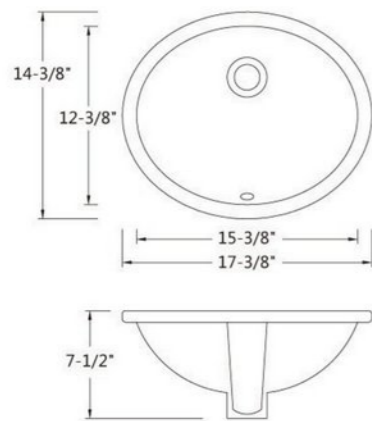

Model No: **1310**