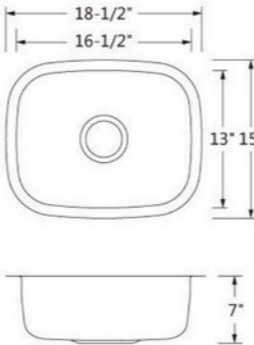

BAR SINKS

Model No: **160**

Model No: **1616**

Model No: **1513**

Model No: **1815**

SINGLE BOWL SINKS

Model No: **2318**

Model No: **2421**

Model No: **1611**

Model No: **1813**

ART SINKS

Model No. : **A420**
Size : 440x440x145mm

Model No. : **A422**
Size : 500x400x135mm

Model No. : **A423**
Size : 385x385x140mm

Model No. : **A426**
Size : 455x320x135mm

Model No. : **A478**
Size : 630x360x140mm

Model No. : **A524A** Size : 405x405x130mm
Model No. : **A524B** Size : 360x360x125mm

Model No. : **A526**
Size : 560x355x120mm

Model No. : **A540**
Size : 560x330x190mm

Model No. : **A541**
Size : 510x390x160mm

Model No. : **YG166**
Size : 585x460x165mm

GLASS VESSELS

Model No. : **1238**

Model No. : **1312**

Model No. : **1405**

Model No. : **C01**

Model No. : **C05**