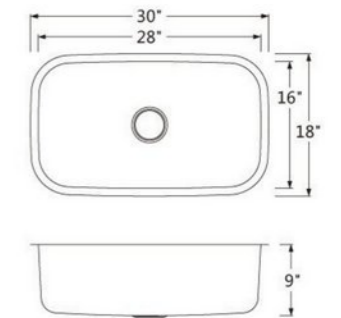

Model No: **3118**