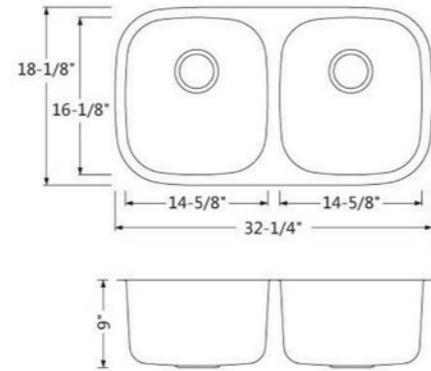

Model No: **2718**

Model No: **3018**

Model No: **3118**

DOUBLE BOWL SINKS

Model No: **502**

DOUBLE BOWL SINKS

Model No: **3121L**
(Reverse available)

Model No: **503L**
(Reverse available)

Model No: **1611**

Model No: **1813**

ART SINKS

Model No. : **A420**
Size : 440x440x145mm

Model No. : **A422**
Size : 500x400x135mm

Model No. : **A423**
Size : 385x385x140mm

Model No. : **A426**
Size : 455x320x135mm

Model No. : **A478**
Size : 630x360x140mm

Model No. : **A524A** Size : 405x405x130mm
Model No. : **A524B** Size : 360x360x125mm

Model No. : **A526**
Size : 560x355x120mm

Model No. : **A540**
Size : 560x330x190mm

Model No. : **A541**
Size : 510x390x160mm

Model No. : **YG166**
Size : 585x460x165mm

GLASS VESSELS

Model No. : **1238**

Model No. : **1312**

Model No. : **1405**

Model No. : **C01**

Model No. : **C05**