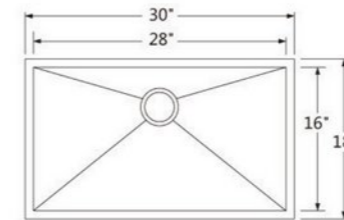

Model No: **F3218S**