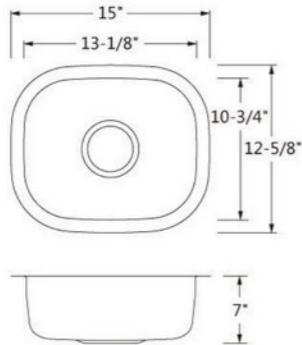

BAR SINKS

Model No: **160**

Model No: **1616**

Model No: **1513**

Model No: **1815**

SINGLE BOWL SINKS

Model No: **2318**

Model No: **2421**

Model No: **1611**

Model No: **1813**

ART SINKS

Model No. : **A420**
Size : 440x440x145mm

Model No. : **A422**
Size : 500x400x135mm

Model No. : **A423**
Size : 385x385x140mm

Model No. : **A426**
Size : 455x320x135mm

Model No. : **A478**
Size : 630x360x140mm

Model No. : **A524A** Size : 405x405x130mm
Model No. : **A524B** Size : 360x360x125mm

Model No. : **A526**
Size : 560x355x120mm

Model No. : **A540**
Size : 560x330x190mm

Model No. : **A541**
Size : 510x390x160mm

Model No. : **YG166**
Size : 585x460x165mm

GLASS VESSELS

Model No. : **1238**

Model No. : **1312**

Model No. : **1405**

Model No. : **C01**

Model No. : **C05**