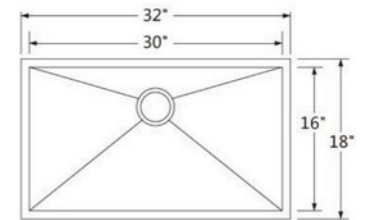

Model No: **AP3320D**