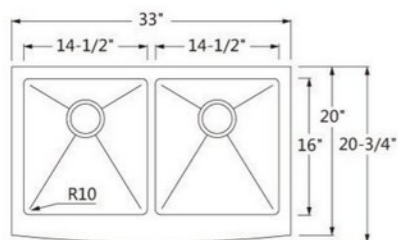

Model No: **F2318**