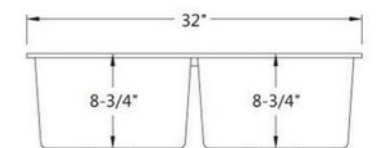

Model No: **813BL**
(Black, Coffee, White)