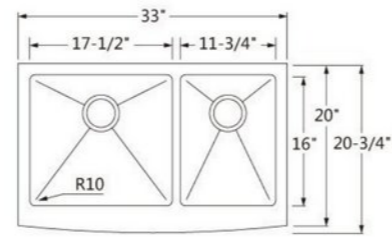

Model No: **F3018S**