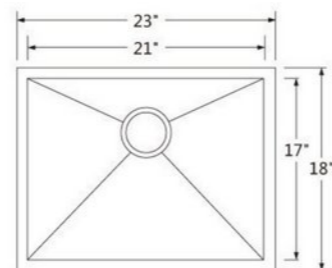

Model No: **F3218D**