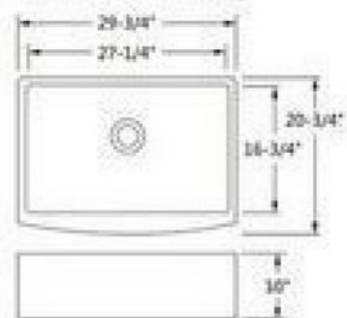

Model No. : P3321