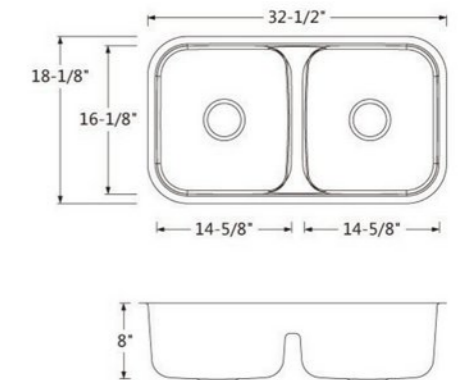

Model No: **505**