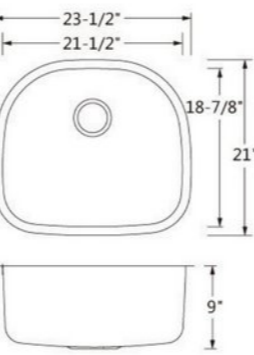

BAR SINKS

Model No: **160**

Model No: **1616**

Model No: **1513**

Model No: **1815**

SINGLE BOWL SINKS

Model No: **2318**

Model No: **2421**

Model No: **1611**

Model No: **1813**

ART SINKS

Model No. : **A420**
Size : 440x440x145mm

Model No. : **A422**
Size : 500x400x135mm

Model No. : **A423**
Size : 385x385x140mm

Model No. : **A426**
Size : 455x320x135mm

Model No. : **A478**
Size : 630x360x140mm

Model No. : **A524A** Size : 405x405x130mm
Model No. : **A524B** Size : 360x360x125mm

Model No. : **A526**
Size : 560x355x120mm

Model No. : **A540**
Size : 560x330x190mm

Model No. : **A541**
Size : 510x390x160mm

Model No. : **YG166**
Size : 585x460x165mm

GLASS VESSELS

Model No. : **1238**

Model No. : **1312**

Model No. : **1405**

Model No. : **C01**

Model No. : **C05**