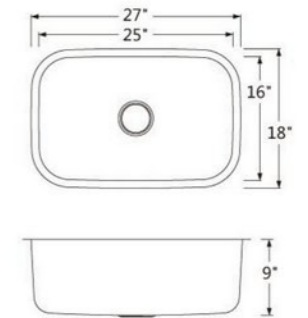

Model No: **3018**