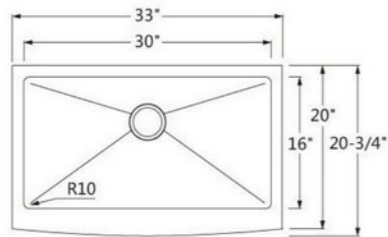

Model No: **AP3320BL**