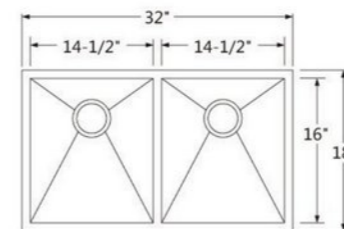

Model No: **F3218BL**