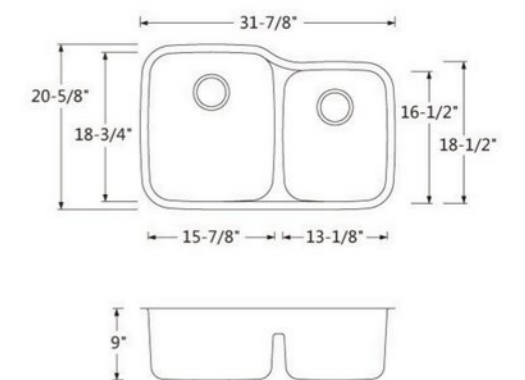

DOUBLE BOWL SINKS

DOUBLE BOWL SINKS