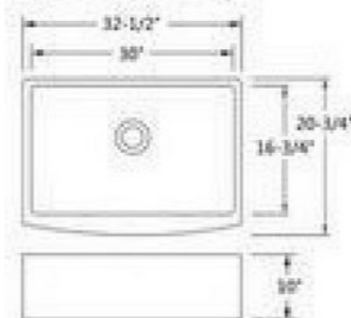

Model No. : P3020-Ledge