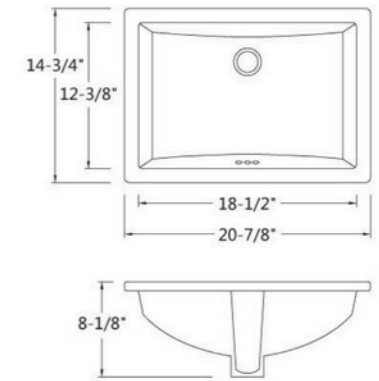

Model No: **1611**

Model No: **1813**

ART SINKS

Model No. : **A420**
Size : 440x440x145mm

Model No. : **A422**
Size : 500x400x135mm

Model No. : **A423**
Size : 385x385x140mm

Model No. : **A426**
Size : 455x320x135mm

Model No. : **A478**
Size : 630x360x140mm

Model No. : **A524A** Size : 405x405x130mm
Model No. : **A524B** Size : 360x360x125mm

Model No. : **A526**
Size : 560x355x120mm

Model No. : **A540**
Size : 560x330x190mm

Model No. : **A541**
Size : 510x390x160mm

Model No. : **YG166**
Size : 585x460x165mm

GLASS VESSELS

Model No. : **1238**

Model No. : **1312**

Model No. : **1405**

Model No. : **C01**

Model No. : **C05**