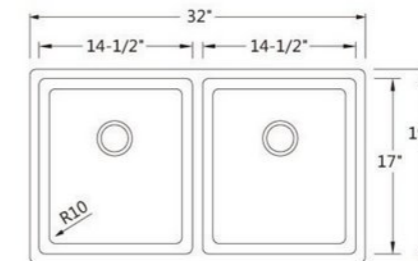

Model No: **813BL**
(Black, Coffee, White)