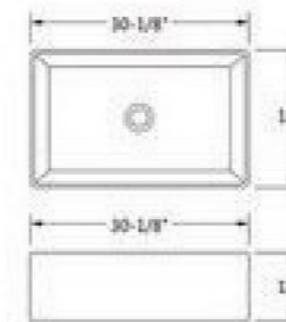

Model No. : P3320