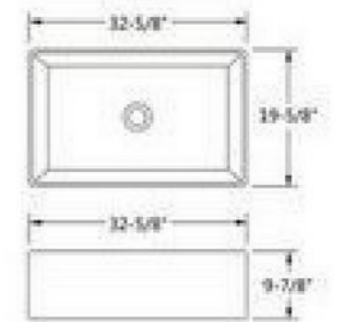

Model No. : P3021