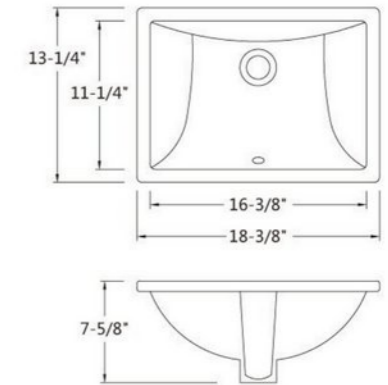

Model No: **1611**

Model No: **1813**

ART SINKS

Model No. : **A420**
Size : 440x440x145mm

Model No. : **A422**
Size : 500x400x135mm

Model No. : **A423**
Size : 385x385x140mm

Model No. : **A426**
Size : 455x320x135mm

Model No. : **A478**
Size : 630x360x140mm

Model No. : **A524A** Size : 405x405x130mm
Model No. : **A524B** Size : 360x360x125mm

Model No. : **A526**
Size : 560x355x120mm

Model No. : **A540**
Size : 560x330x190mm

Model No. : **A541**
Size : 510x390x160mm

Model No. : **YG166**
Size : 585x460x165mm

GLASS VESSELS

Model No. : **1238**

Model No. : **1312**

Model No. : **1405**

Model No. : **C01**

Model No. : **C05**