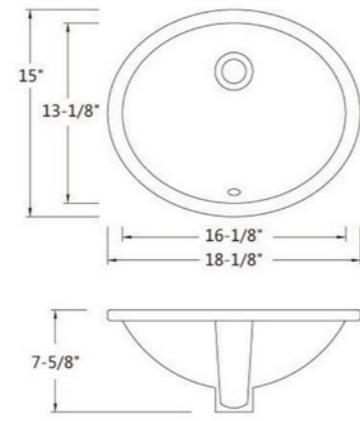

Model No: **1512**